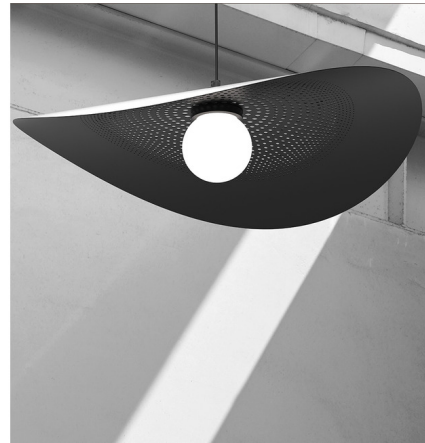

Lightology

lightology.com
866-954-4489
04-24-26

Project: _____
Company: _____
Location: _____ Fixture Type: _____
SPEC #: **&CO1161221**
Approved On: _____ Approved By: _____

Armando Pendant By and/Costa

Description

The Armando Pendant brings a bold decorative look to your interior space. The perforated, curved shade reflect light from the satin globe diffuser across your room. Note: The Armando Pendant canopy is 3.50 inch diameter and does not mount to a standard US junction box.

Shown in black / satin

Specifications

COLOR Satin
BODY FINISH Black
WATTAGE 20W
DIMMER Standard 120V
DIMENSIONS 27.5"W x 6.38"H
BULB NOT INCLUDED 1 x A19/Medium (E26)/20W/120V LED
COUNTRY OF ORIGIN Italy

Technical Information

PRODUCT DIMENSIONS Adjustable Cable Length: 100"

CLICK TO VIEW PRODUCT

Notes: