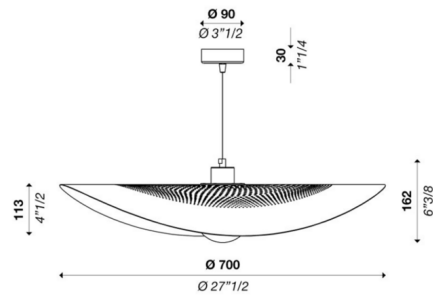

Description

The Armando Pendant brings a bold decorative look to your interior space. The perforated, curved shade reflect light from the satin globe diffuser across your room. Note: The Armando Pendant canopy is 3.50 inch diameter and does not mount to a standard US junction box.

Shown in black / satin

Specifications

COLOR Satin
BODY FINISH Black
WATTAGE 20W
DIMMER Standard 120V
DIMENSIONS 27.5"W x 6.38"H
BULB NOT INCLUDED 1 x A19/Medium (E26)/20W/120V LED
COUNTRY OF ORIGIN Italy

Technical Information

PRODUCT DIMENSIONS Adjustable Cable Length: 100"

CLICK TO VIEW PRODUCT

Notes: