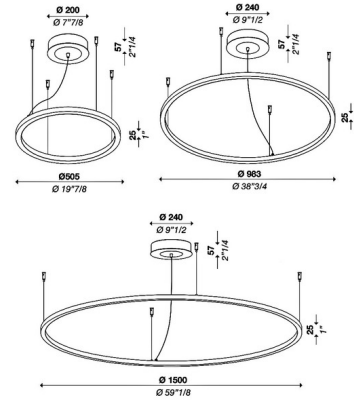

Description

The Circus Round Pendant brings a simple minimalist look to your interior space. This piece provides diffused lighting with its polycarbonate diffuser and bent aluminum profile. Optional Circus Round Acoustic Panel, sold separately.

Shown in matte black / opal

Specifications

COLOR	Opal
BODY FINISH	Matte Black
WATTAGE	42W
DIMMER	0-10V
DIMENSIONS	19.875"W x 1"H
INTEGRATED LED MODULE	1 x LED/42W/120-277V LED
COUNTRY OF ORIGIN	Italy

Technical Information

PRODUCT DIMENSIONS	Adjustable Cable Length: 78.75"
LAMP COLOR	3000K
LUMENS/WATT	77.60
LUMINOUS FLUX	3259 lumens

CLICK TO VIEW PRODUCT

Notes: