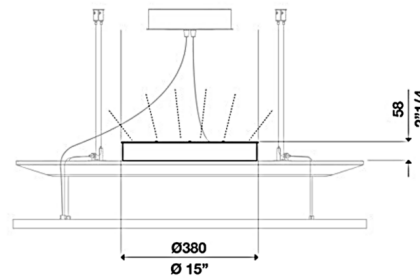

Specifications

COLOR	Satin
BODY FINISH	White
WATTAGE	58W
DIMMER	0-10V
DIMENSIONS	15"W x 2.25"H
INTEGRATED LED MODULE	1 x LED/58W/120V LED
COUNTRY OF ORIGIN	Italy

Technical Information

LAMP COLOR	3000K
LUMENS/WATT	127.24
LUMINOUS FLUX	7380 lumens

CLICK TO VIEW PRODUCT

Notes: