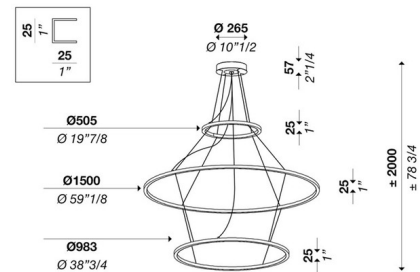

### Specifications

COLOR	Opal
BODY FINISH	Matte White
WATTAGE	247W
DIMMER	0-10V
DIMENSIONS	59.125"W x 1"H
INTEGRATED LED MODULE	1 x LED/247W/120-277V LED
COUNTRY OF ORIGIN	Italy

### Technical Information

PRODUCT DIMENSIONS	Cable Length: 78.75"
LAMP COLOR	3000K
LUMENS/WATT	82.35
LUMINOUS FLUX	20340 lumens

CLICK TO VIEW PRODUCT

Notes: