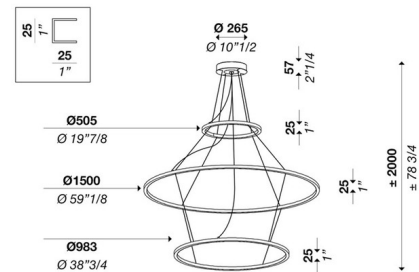

By and/Costa

Description

The Circus Multi Round Pendant brings a simple minimalist look to your interior space. This piece, with three varying sized rings and conical cables, provides diffused lighting with its polycarbonate diffuser and curved aluminum profile.

Shown in matte white / opal

Specifications

COLOR	Opal
BODY FINISH	Matte White
WATTAGE	247W
DIMMER	0-10V
DIMENSIONS	59.125"W x 1"H
INTEGRATED LED MODULE	1 x LED/247W/120-277V LED
COUNTRY OF ORIGIN	Italy

Technical Information

PRODUCT DIMENSIONS	Cable Length: 78.75"
LAMP COLOR	3000K
LUMENS/WATT	82.35
LUMINOUS FLUX	20340 lumens

CLICK TO VIEW PRODUCT

Notes: