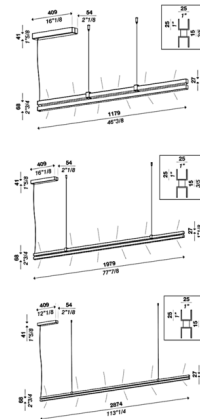

Shown in matte black / opal