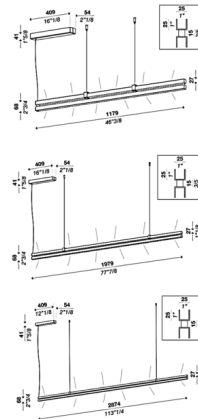

By and/Costa

Description

The Duplo Linear Pendant brings a bold architectural look to your interior space. Light filters both up and down from the slim polycarbonate diffusers. Separate switch for direct/indirect. Note: Duplo Linear does not mount to a standard US junction box - requires a 2x4 inch junction box.

Specifications

COLOR Opal
 BODY FINISH Matte Black
 WATTAGE 45W
 DIMMER 0-10V
 DIMENSIONS 46.375"L x 1"W x 2.75"H
 INTEGRATED LED MODULE 1 x LED/45W/120V LED
 COUNTRY OF ORIGIN Italy

Technical Information

PRODUCT DIMENSIONS Adjustable Cable length: 100"
 COLOR RENDERING 80 CRI
 LAMP COLOR 3000K
 LUMENS/WATT 49.00
 LUMINOUS FLUX 2205 lumens

Shown in matte black / opal

CLICK TO VIEW PRODUCT

Notes: