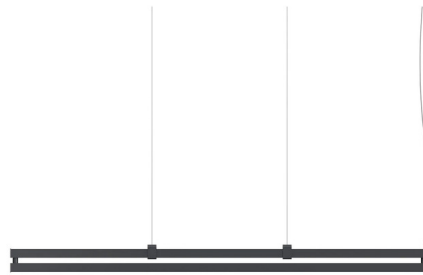

By and/Costa

Description

The Duplo Linear Pendant brings a bold architectural look to your interior space. Light filters both up and down from the slim polycarbonate diffusers. Separate switch for direct/indirect. Note: Duplo Linear does not mount to a standard US junction box - requires a 2x4 inch junction box.

Specifications

COLOR Opal
 BODY FINISH Matte Black
 WATTAGE 45W
 DIMMER 0-10V
 DIMENSIONS 46.375"L x 1"W x 2.75"H
 INTEGRATED LED MODULE 1 x LED/45W/120V LED
 COUNTRY OF ORIGIN Italy

Technical Information

PRODUCT DIMENSIONS Adjustable Cable length: 100"
 COLOR RENDERING 80 CRI
 LAMP COLOR 3000K
 LUMENS/WATT 49.00
 LUMINOUS FLUX 2205 lumens

Shown in matte black / opal

CLICK TO VIEW PRODUCT

Notes: