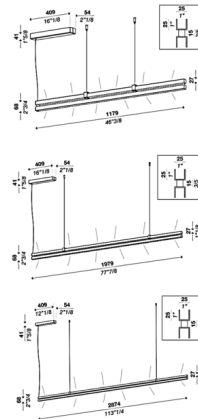

Shown in matte black / opal