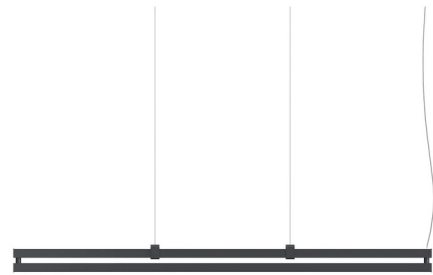

By and/Costa

Description

The Duplo Linear Pendant brings a bold architectural look to your interior space. Light filters both up and down from the slim polycarbonate diffusers. Separate switch for direct/indirect. Note: Duplo Linear does not mount to a standard US junction box - requires a 2x4 inch junction box.

Specifications

COLOR	Opal
BODY FINISH	Matte Black
WATTAGE	45W
DIMMER	0-10V
DIMENSIONS	46.375"L x 1"W x 2.75"H
INTEGRATED LED MODULE	1 x LED/45W/120V LED
COUNTRY OF ORIGIN	Italy

Technical Information

PRODUCT DIMENSIONS	Adjustable Cable length: 100"
COLOR RENDERING	80 CRI
LAMP COLOR	3000K
LUMENS/WATT	49.00
LUMINOUS FLUX	2205 lumens