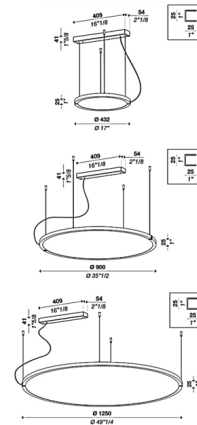

By and/Costa

Description

The Luna Horizontal Pendant brings a clean decorative look to your interior space. Mix and match sizes and finishes to create your bold unique look. The bold ring casts warm shadows across your room. Includes a 24 volt driver. Note: Luna Horizontal does not mount to a standard US junction box - requires a 2x4 inch junction box.

Shown in matte black / opal

Specifications

COLOR Opal
BODY FINISH Matte Black
WATTAGE 36W
DIMMER 0-10V
DIMENSIONS 17\"W x 1\"H
INTEGRATED LED MODULE 1 x LED/36W/120V LED
COUNTRY OF ORIGIN Italy

Technical Information

PRODUCT DIMENSIONS Cable Length: 78.75"
LAMP COLOR 3000K
LUMENS/WATT 56.19
LUMINOUS FLUX 2023 lumens

CLICK TO VIEW PRODUCT

Notes: