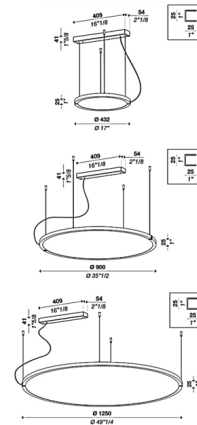

By Andcosta

Description

The Luna Horizontal Pendant brings a clean decorative look to your interior space. Mix and match sizes and finishes to create your bold unique look. The bold ring casts warm shadows across your room. Includes a 24 volt driver. Note: Luna Horizontal does not mount to a standard US junction box - requires a 2x4 inch junction box.

Shown in matte black / opal

Specifications

COLOR Opal
BODY FINISH Matte Black
WATTAGE 36W
DIMMER 0-10V
DIMENSIONS 17"W x 1"H
INTEGRATED LED MODULE 1 x LED/36W/120V LED
COUNTRY OF ORIGIN Italy

Technical Information

PRODUCT DIMENSIONS Cable Length: 78.75"
LAMP COLOR 3000K
LUMENS/WATT 56.19
LUMINOUS FLUX 2023 lumens

CLICK TO VIEW PRODUCT

Notes: