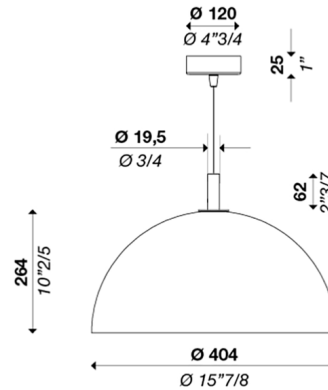

The Pop Pendant brings a clean classic look to your interior space. The dome shaped aluminum shade casts warm shadows downward in your room.

Shown in matte black

Specifications

COLOR	N/A
BODY FINISH	Matte Black
WATTAGE	20W
DIMMER	Standard 120V
DIMENSIONS	15.875"W x 10.25"H
BULB NOT INCLUDED	1 x A19/Medium (E26)/20W/120V LED
COUNTRY OF ORIGIN	Italy

Technical Information

PRODUCT DIMENSIONS	Adjustable Cable Length: 100"
--------------------	-------------------------------

CLICK TO VIEW PRODUCT

Notes: