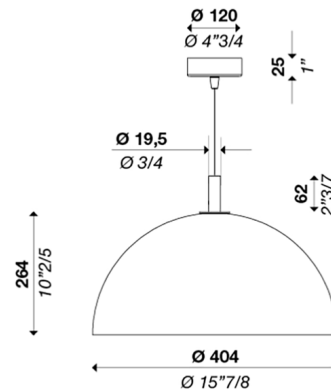

The Pop Pendant brings a clean classic look to your interior space. The dome shaped aluminum shade casts warm shadows downward in your room.

Shown in matte black

Specifications

COLOR	N/A
BODY FINISH	Matte Black
WATTAGE	20W
DIMMER	Standard 120V
DIMENSIONS	15.875"W x 10.25"H
BULB NOT INCLUDED	1 x A19/Medium (E26)/20W/120V LED
COUNTRY OF ORIGIN	Italy

Technical Information

PRODUCT DIMENSIONS Adjustable Cable Length: 100"

CLICK TO VIEW PRODUCT

Notes: