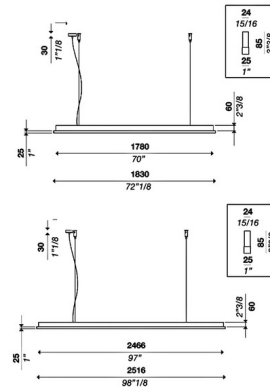

Specifications

COLOR Opal
BODY FINISH Matte Black
WATTAGE 54W
DIMMER 0-10V
DIMENSIONS 72.125"L x 1"W x 2.375"H
INTEGRATED LED MODULE 1 x LED/54W/120-277V LED
COUNTRY OF ORIGIN Italy

Technical Information

PRODUCT DIMENSIONS Adjustable Cable Length: 78.75"
COLOR RENDERING 80 CRI
LAMP COLOR 3000K
LUMENS/WATT 82.22
LUMINOUS FLUX 4440 lumens

Shown in matte black / opal

CLICK TO VIEW PRODUCT

Notes: