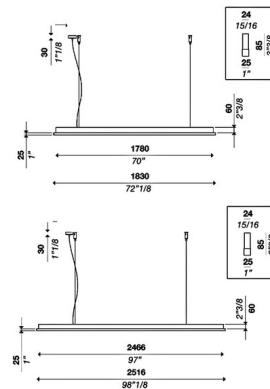

Shown in matte black / opal