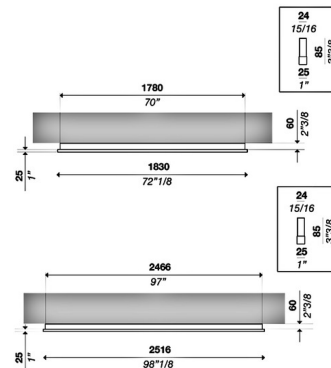

Lightology

lightology.com
866-954-4489
04-12-26

Project: _____

Company: _____

Location: _____ Fixture Type: _____

SPEC #: **&CO1161280**

Approved On: _____ Approved By: _____

Ritmo Linear Ceiling Light

By and/Costa

Description

The Ritmo Linear Ceiling Light brings a clean architectural look to your interior space. The smooth aluminum body is complemented by a polycarbonate diffuser that casts warm shadows across your room. Note: Ritmo does not mount to a standard US junction box - requires a 2x4 inch junction box.

Specifications

COLOR . . . . . Opal
BODY FINISH . . . . . Matte Black
WATTAGE 48W
DIMMER 0-10V
DIMENSIONS . . . . . 72.125"L x 2.375"H
INTEGRATED LED MODULE . . . . . 1 x LED/48W/120-277V LED
COUNTRY OF ORIGIN . . . . . Italy

Technical Information

COLOR RENDERING . . . . . 80 CRI
LAMP COLOR 3000K
LUMENS/WATT 92.50
LUMINOUS FLUX . . . . . 4440 lumens

Shown in matte black / opal

CLICK TO VIEW PRODUCT

Notes: