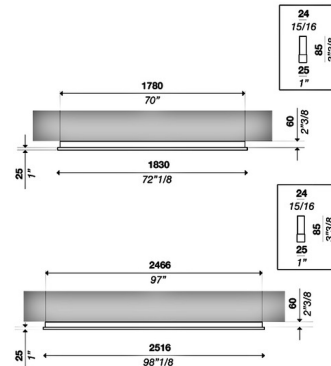

Lightology

lightology.com
866-954-4489
06-04-26

Project: _____

Company: _____

Location: _____ Fixture Type: _____

SPEC #: **&CO1161280**

Approved On: _____ Approved By: _____

Ritmo Linear Ceiling Light

By Andcosta

Description

The Ritmo Linear Ceiling Light brings a clean architectural look to your interior space. The smooth aluminum body is complemented by a polycarbonate diffuser that casts warm shadows across your room. Note: Ritmo does not mount to a standard US junction box - requires a 2x4 inch junction box.

Specifications

COLOR . . . . . Opal
BODY FINISH . . . . . Matte Black
WATTAGE 48W
DIMMER 0-10V
DIMENSIONS . . . . . 72.125"L x 2.375"H
INTEGRATED LED MODULE . . . . . 1 x LED/48W/120-277V LED
COUNTRY OF ORIGIN . . . . . Italy

Technical Information

COLOR RENDERING . . . . . 80 CRI
LAMP COLOR 3000K
LUMENS/WATT 92.50
LUMINOUS FLUX . . . . . 4440 lumens

Shown in matte black / opal

CLICK TO VIEW PRODUCT

Notes: