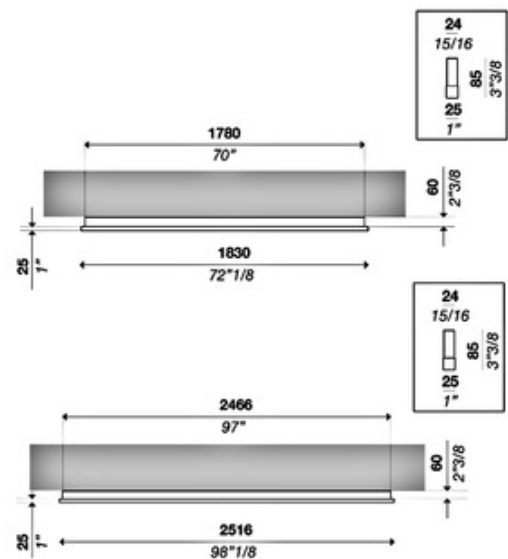

DESIGNER Alessio Bassan
BRAND and/Costa

DESCRIPTION

The Ritmo Linear Ceiling Light brings a clean architectural look to your interior space. The smooth aluminum body is complemented by a polycarbonate diffuser that casts warm shadows across your room. Note: Ritmo does not mount to a standard US junction box - requires a 2x4 inch junction box.

Shown in: Matte Black / Opal

SHADE COLOR Opal
BODY FINISH Matte Black
WATTAGE 48W
DIMMER 0-10V
DIMENSIONS 72.125"L x 2.375"H
INTEGRATED LED MODULE
LAMP 1 x LED/48W/120-277V LED

Technical Information

LUMINOUS FLUX 4440 lumens
LUMENS/WATT 92.50
LAMP COLOR 3000K
COLOR RENDERING 80 CRI

SPEC # &CO1161280

COMPANY	PROJECT	FIXTURE TYPE	APPROVED BY	DATE