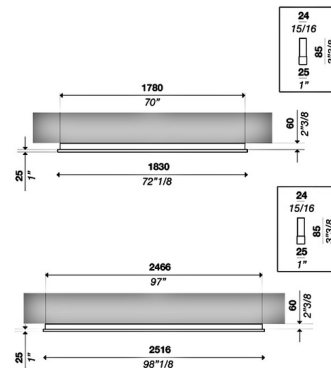

Lightology

lightology.com
866-954-4489
06-04-26

Project: _____

Company: _____

Location: _____ Fixture Type: _____

SPEC #: **&CO1161280**

Approved On: _____ Approved By: _____

Ritmo Linear Ceiling Light

By Andcosta

Description

The Ritmo Linear Ceiling Light brings a clean architectural look to your interior space. The smooth aluminum body is complemented by a polycarbonate diffuser that casts warm shadows across your room. Note: Ritmo does not mount to a standard US junction box - requires a 2x4 inch junction box.

Specifications

COLOR . . . . . Opal
BODY FINISH . . . . . Matte Black
WATTAGE 48W
DIMMER 0-10V
DIMENSIONS . . . . . 72.125"L x 2.375"H
INTEGRATED LED MODULE . . . . . 1 x LED/48W/120-277V LED
COUNTRY OF ORIGIN . . . . . Italy

Technical Information

COLOR RENDERING . . . . . 80 CRI
LAMP COLOR 3000K
LUMENS/WATT 92.50
LUMINOUS FLUX . . . . . 4440 lumens

Shown in matte black / opal

CLICK TO VIEW PRODUCT

Notes: