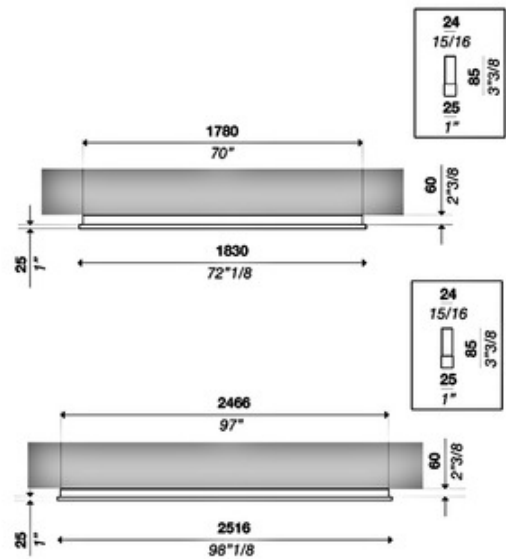

**DESIGNER** Alessio Bassan  
**BRAND** and/Costa

**DESCRIPTION**

The Ritmo Linear Ceiling Light brings a clean architectural look to your interior space. The smooth aluminum body is complemented by a polycarbonate diffuser that casts warm shadows across your room. Note: Ritmo does not mount to a standard US junction box - requires a 2x4 inch junction box.

*Shown in: Matte Black / Opal*

**SHADE COLOR** Opal  
**BODY FINISH** Matte Black  
**WATTAGE** 48W  
**DIMMER** 0-10V  
**DIMENSIONS** 72.125"L x 2.375"H  
**INTEGRATED LED MODULE**  
**LAMP** 1 x LED/48W/120-277V LED

*Technical Information*

**LUMINOUS FLUX** 4440 lumens  
**LUMENS/WATT** 92.50  
**LAMP COLOR** 3000K  
**COLOR RENDERING** 80 CRI

**SPEC #** &CO1161280

COMPANY	PROJECT	FIXTURE TYPE	APPROVED BY	DATE