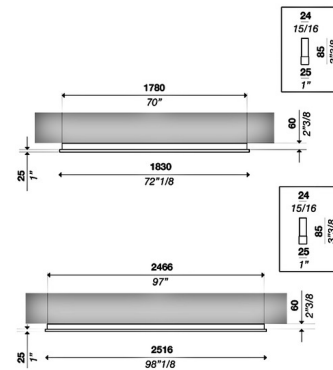

By and/Costa

Description

The Ritmo Linear Ceiling Light brings a clean architectural look to your interior space. The smooth aluminum body is complemented by a polycarbonate diffuser that casts warm shadows across your room. Note: Ritmo does not mount to a standard US junction box - requires a 2x4 inch junction box.

Shown in matte black / opal

Specifications

COLOR Opal
BODY FINISH Matte Black
WATTAGE 69W
DIMMER 0-10V
DIMENSIONS 98.125"L x 2.375"H
INTEGRATED LED MODULE 1 x LED/69W/120-277V LED
COUNTRY OF ORIGIN Italy