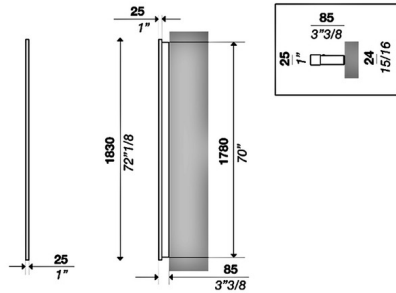

Lightology

lightology.com
866-954-4489
04-11-26

Project: _____
Company: _____
Location: _____ Fixture Type: _____
SPEC #: **&CO1161289**
Approved On: _____ Approved By: _____

Ritmo Linear Plug-in Wall Sconce

By and/Costa

Description

The Ritmo Linear Plug-in Wall Sconce brings a clean architectural look to your interior space. The smooth aluminum body is complemented by a polycarbonate diffuser that gives direct frontal light output. On/Off switch is located on the cord. Can be used as a hardwired wall light as well. May be mounted horizontally or vertically.

Specifications

COLOR . . . . . Opal
BODY FINISH . . . . . Matte Black
WATTAGE 48W
DIMMER 0-10V
DIMENSIONS . . . . . 1"W x 72.12"H x 3.375"D
INTEGRATED LED MODULE . . . . . 1 x LED/48W/120-277V LED
COUNTRY OF ORIGIN . . . . . Italy

Technical Information

COLOR RENDERING . . . . . 80 CRI
LAMP COLOR 3000K
LUMENS/WATT 91.67
LUMINOUS FLUX . . . . . 4400 lumens

Shown in matte black / opal

CLICK TO VIEW PRODUCT

Notes: