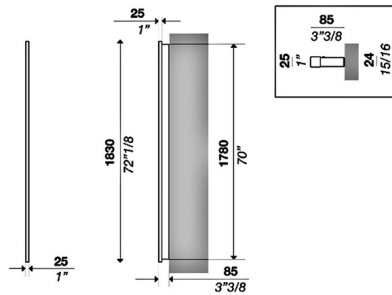

Lightology

lightology.com
866-954-4489
06-04-26

Project: _____
Company: _____
Location: _____ Fixture Type: _____
SPEC #: **&CO1161289**
Approved On: _____ Approved By: _____

Ritmo Linear Plug-in Wall Sconce By Andcosta

Description

The Ritmo Linear Plug-in Wall Sconce brings a clean architectural look to your interior space. The smooth aluminum body is complemented by a polycarbonate diffuser that gives direct frontal light output. On/Off switch is located on the cord. Can be used as a hardwired wall light as well. May be mounted horizontally or vertically.

Specifications

COLOR	Opal
BODY FINISH	Matte Black
WATTAGE	48W
DIMMER	0-10V
DIMENSIONS	1"W x 72.12"H x 3.375"D
INTEGRATED LED MODULE	1 x LED/48W/120-277V LED
COUNTRY OF ORIGIN	Italy

Technical Information

COLOR RENDERING	80 CRI
LAMP COLOR	3000K
LUMENS/WATT	91.67
LUMINOUS FLUX	4400 lumens

Shown in matte black / opal

CLICK TO VIEW PRODUCT

Notes: