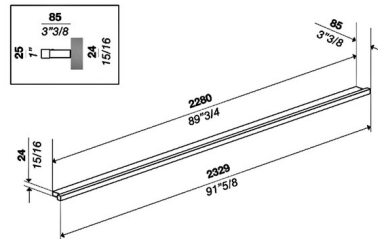

CLICK TO VIEW PRODUCT

Notes: