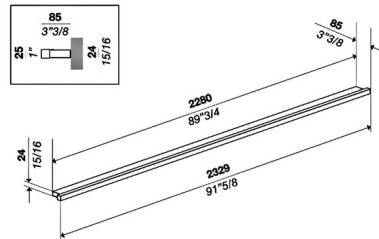

CLICK TO VIEW PRODUCT

Notes: