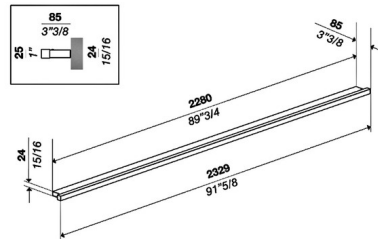

Technical Information

COLOR RENDERING	80 CRI
LAMP COLOR	3000K
LUMENS/WATT	92.00
LUMINOUS FLUX	5612 lumens

CLICK TO VIEW PRODUCT

Notes: