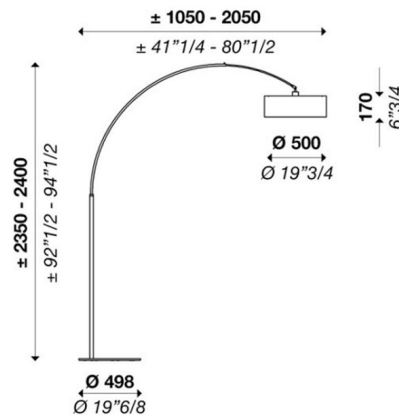

Description

The Steel Arc Floor Lamp brings a bold, yet simple look to your interior space. The slim arcing stainless steel frame is complemented by a 3D fabric and polycarbonate drum shaped shade. Phase-cut dimmer.

Shown in stainless steel / black

Specifications

COLOR	Black
BODY FINISH	Stainless Steel
WATTAGE	20W
DIMMER	Included
DIMENSIONS	19.75"W x 94.5"H x 19.625"D
BULB NOT INCLUDED	1 x A19/Medium (E26)/20W/120V LED
COUNTRY OF ORIGIN	Italy