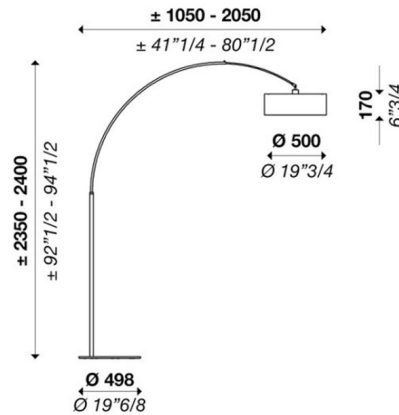

Description

The Steel Arc Floor Lamp brings a bold, yet simple look to your interior space. The slim arcing stainless steel frame is complemented by a 3D fabric and polycarbonate drum shaped shade. Phase-cut dimmer.

Shown in stainless steel / black

Specifications

COLOR Black
 BODY FINISH Stainless Steel
 WATTAGE 20W
 DIMMER Included
 DIMENSIONS 19.75"W x 94.5"H x 19.625"D
 BULB NOT INCLUDED 1 x A19/Medium (E26)/20W/120V LED
 COUNTRY OF ORIGIN Italy