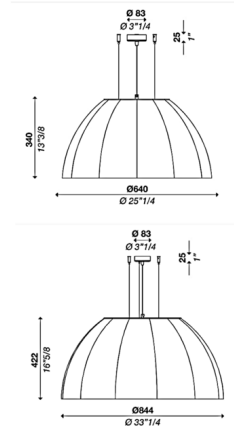

### Description

The Tessa Pendant adds a bold beauty to your interior space. The removable pure wool dome shade rests on a steel frame, casting a warm glow of light across your room. Note: The Tessa canopy is 3.25 inch diameter and does not mount to a standard US junction box.

### Specifications

COLOR . . . . . Anthracite  
BODY FINISH . . . . . Steel  
WATTAGE . . . . . 20W  
DIMMER . . . . . Standard 120V  
DIMENSIONS . . . . . 25.25"W x 13.375"H  
BULB NOT INCLUDED . . . . . 1 x A19/Medium (E26)/20W/120V LED  
COUNTRY OF ORIGIN . . . . . Italy

### Technical Information

PRODUCT DIMENSIONS . . . . . Adjustable Cable Length: 78.75"

CLICK TO VIEW PRODUCT

Notes: