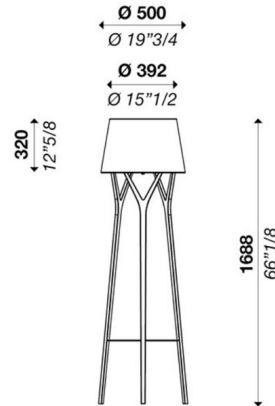

Description

The Tre Floor Lamp brings a clean farmhouse look to your space. The wide fabric shade rests on a tree inspired wood frame. Push dimmer is located in the lamp head.

Shown in black

Specifications

COLOR	Black
BODY FINISH	N/A
WATTAGE	20W
DIMMER	Included
DIMENSIONS	19.75"W x 66.12"H
BULB NOT INCLUDED	1 x A19/Medium (E26)/20W/120V LED
COUNTRY OF ORIGIN	Italy

CLICK TO VIEW PRODUCT

Notes: