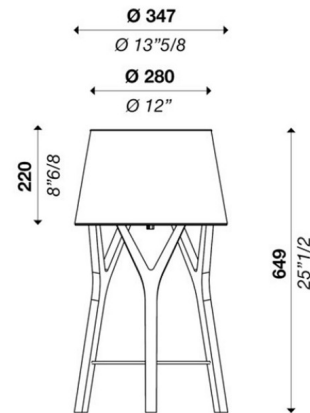

The Tre Table Lamp brings a clean farmhouse look to your space. The wide fabric shade rests on a tree inspired wood frame. Push dimmer is located on the cord.

Shown in black

Specifications

COLOR	Black
BODY FINISH	N/A
WATTAGE	20W
DIMMER	Included
DIMENSIONS	13.625"W x 25.5"H
BULB NOT INCLUDED	1 x A19/Medium (E26)/20W/120V LED
COUNTRY OF ORIGIN	Italy