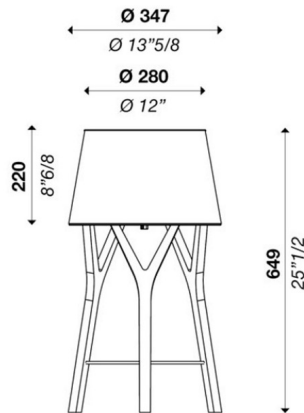

Description

The Tre Table Lamp brings a clean farmhouse look to your space. The wide fabric shade rests on a tree inspired wood frame. Push dimmer is located on the cord.

Shown in black

Specifications

COLOR	Black
BODY FINISH	N/A
WATTAGE	20W
DIMMER	Included
DIMENSIONS	13.625"W x 25.5"H
BULB NOT INCLUDED	1 x A19/Medium (E26)/20W/120V LED
COUNTRY OF ORIGIN	Italy