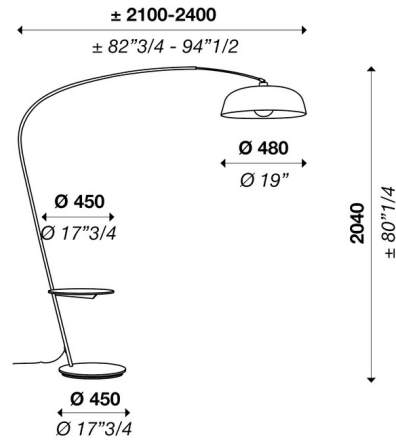

By and/Costa

Description

The Vento Floor Lamp brings a bold minimalist look to your interior space. The extendable head casts warm light just where you need it. A marble table top can hold your treasures. Push dimmer is located on the lamp head.

Shown in matte black

Specifications

COLOR	N/A
BODY FINISH	Matte Black
WATTAGE	20W
DIMMER	Included
DIMENSIONS	94.5"W x 80.25"H
BULB NOT INCLUDED	1 x A19/Medium (E26)/20W/120V LED
COUNTRY OF ORIGIN	Italy

CLICK TO VIEW PRODUCT