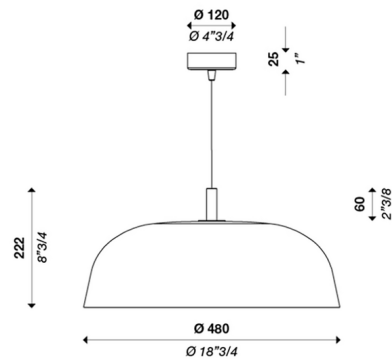

### Description

The Vento Pendant brings a bold minimalist look to your interior space. The dome shaped steel shade casts warm shadows down across your room.

Shown in matte black

### Specifications

COLOR	N/A
BODY FINISH	Matte Black
WATTAGE	20W
DIMMER	Standard 120V
DIMENSIONS	18.75"W x 8.75"H
BULB NOT INCLUDED	1 x A19/Medium (E26)/20W/120V LED
COUNTRY OF ORIGIN	Italy

### Technical Information

PRODUCT DIMENSIONS . . . . . Adjustable Cable Length: 100"

CLICK TO VIEW PRODUCT

Notes: