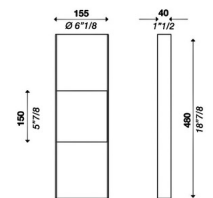

Lightology

lightology.com
866-954-4489
06-29-26

Project: _____

Company: _____

Location: _____ Fixture Type: _____

SPEC #: **&CO1161315**

Approved On: _____ Approved By: _____

You Up and Down Wall Sconce By Andcosta

Description

The You Wall Sconce brings a clean simple look to your interior space. The aluminum body emits both upward and downward light across your room.

Shown in gold leaf / matte white

Specifications

COLOR Gold Leaf / Matte White
BODY FINISH N/A
WATTAGE 12W
DIMMER 0-10V
DIMENSIONS 6.125"W x 12.625"H x 1.5"D
INTEGRATED LED MODULE 1 x LED/12W/120V LED
COUNTRY OF ORIGIN Italy

Technical Information

COLOR RENDERING 80 CRI
LAMP COLOR 3000K
LUMENS/WATT 60.00
LUMINOUS FLUX 720 lumens