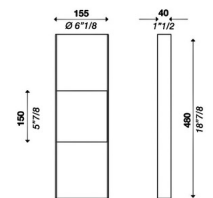

Lightology

lightology.com
866-954-4489
04-22-26

Project: _____

Company: _____

Location: _____ Fixture Type: _____

SPEC #: **&CO1161315**

Approved On: _____ Approved By: _____

You Up and Down Wall Sconce By and/Costa

Description

The You Wall Sconce brings a clean simple look to your interior space. The aluminum body emits both upward and downward light across your room.

Shown in gold leaf / matte white

Specifications

COLOR Gold Leaf / Matte White
BODY FINISH N/A
WATTAGE 12W
DIMMER 0-10V
DIMENSIONS 6.125"W x 12.625"H x 1.5"D
INTEGRATED LED MODULE 1 x LED/12W/120V LED
COUNTRY OF ORIGIN Italy

Technical Information

COLOR RENDERING 80 CRI
LAMP COLOR 3000K
LUMENS/WATT 60.00
LUMINOUS FLUX 720 lumens