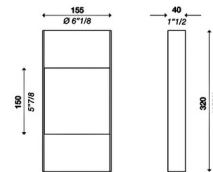

Lightology

lightology.com
866-954-4489
04-22-26

Project: _____

Company: _____

Location: _____ Fixture Type: _____

SPEC #: **&CO1161315**

Approved On: _____ Approved By: _____

You Up and Down Wall Sconce By and/Costa

Description

The You Wall Sconce brings a clean simple look to your interior space. The aluminum body emits both upward and downward light across your room.

Shown in gold leaf / matte white

Specifications

COLOR Gold Leaf / Matte White
BODY FINISH N/A
WATTAGE 12W
DIMMER 0-10V
DIMENSIONS 6.125"W x 12.625"H x 1.5"D
INTEGRATED LED MODULE 1 x LED/12W/120V LED
COUNTRY OF ORIGIN Italy

Technical Information

COLOR RENDERING 80 CRI
LAMP COLOR 3000K
LUMENS/WATT 60.00
LUMINOUS FLUX 720 lumens