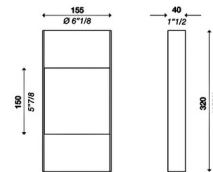

Lightology

lightology.com
866-954-4489
06-29-26

Project: _____

Company: _____

Location: _____ Fixture Type: _____

SPEC #: **&CO1161315**

Approved On: _____ Approved By: _____

You Up and Down Wall Sconce By Andcosta

Description

The You Wall Sconce brings a clean simple look to your interior space. The aluminum body emits both upward and downward light across your room.

Shown in gold leaf / matte white

Specifications

COLOR Gold Leaf / Matte White
BODY FINISH N/A
WATTAGE 12W
DIMMER 0-10V
DIMENSIONS 6.125"W x 12.625"H x 1.5"D
INTEGRATED LED MODULE 1 x LED/12W/120V LED
COUNTRY OF ORIGIN Italy

Technical Information

COLOR RENDERING 80 CRI
LAMP COLOR 3000K
LUMENS/WATT 60.00
LUMINOUS FLUX 720 lumens