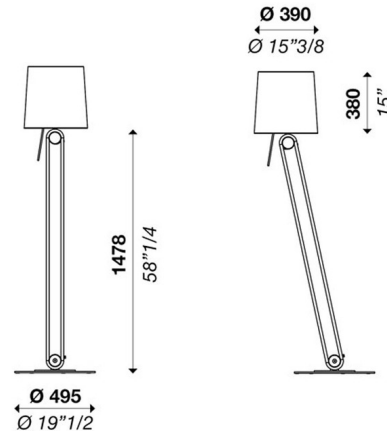

Lightology

lightology.com
866-954-4489
04-21-26

Project: _____
 Company: _____
 Location: _____ Fixture Type: _____
 SPEC #: **&CO1161325**
 Approved On: _____ Approved By: _____

Mecano F1900 Floor Lamp

By and/Costa

Description

The Mecano F1900 Floor Lamp brings both form and function to your interior space. The smooth steel frame adjusts side to side to place the warm light exactly where you need it. The fabric shade includes a polycarbonate diffuser. Push dimmer is located on the lamp head.

Shown in gunmetal / black

Specifications

COLOR	Black
BODY FINISH	Gunmetal
WATTAGE	20W
DIMMER	Included
DIMENSIONS	19.5"W x 58.25"H
BULB NOT INCLUDED	1 x A19/Medium (E26)/20W/120V LED
COUNTRY OF ORIGIN	Italy

Technical Information

PRODUCT DIMENSIONS	Cord: 96"
--------------------	-----------

CLICK TO VIEW PRODUCT

Notes: