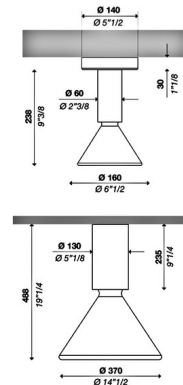

CLICK TO VIEW PRODUCT

Notes: