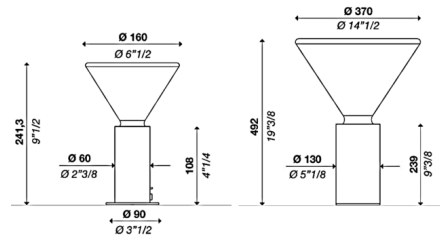

CLICK TO VIEW PRODUCT

Notes: