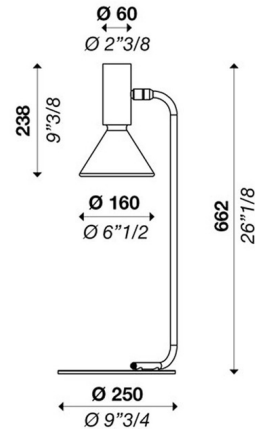

By and/Costa

Description

The Pin Tall Table Lamp adds a clean decorative look to your interior space. The solid adjustable glass diffuser rests on an aluminum body, casting warm shadows where you need it and across your room. Push dimmer is located on the lamp head.

Shown in matte white / white

Specifications

COLOR	White
BODY FINISH	Matte White
WATTAGE	12W
DIMMER	Included
DIMENSIONS	9.75"W x 26.12"H
INTEGRATED LED MODULE	1 x LED/12W/120V LED
COUNTRY OF ORIGIN	Italy

Technical Information

PRODUCT DIMENSIONS	Cord: 72"
COLOR RENDERING	80 CRI
LAMP COLOR	3000K
LUMENS/WATT	76.33
LUMINOUS FLUX	916 lumens

CLICK TO VIEW PRODUCT

Notes: