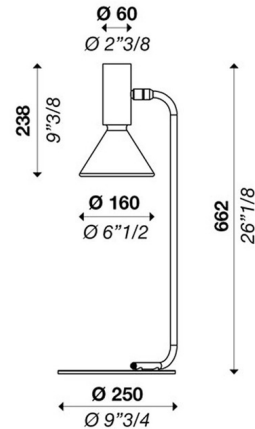

CLICK TO VIEW PRODUCT

Notes: