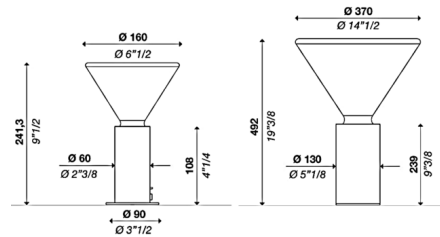

Description

The Pin Table Lamp adds a clean decorative look to your interior space. The solid glass diffuser rests on an aluminum body, casting warm shadows across your room. Push dimmer is located on the lamp head.

Shown in brass / white

Specifications

COLOR White
 BODY FINISH Brass
 WATTAGE 20W
 DIMMER Included
 DIMENSIONS 14.5"W x 19.375"H
 BULB NOT INCLUDED 1 x A19/Medium (E26)/20W/120V LED
 COUNTRY OF ORIGIN Italy

Technical Information

PRODUCT DIMENSIONS Cord: 72"

CLICK TO VIEW PRODUCT

Notes: