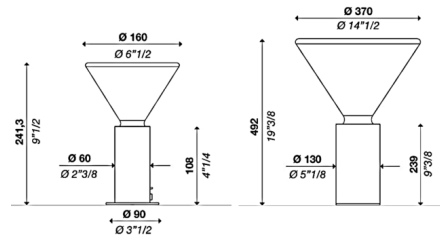

The Pin Table Lamp adds a clean decorative look to your interior space. The solid glass diffuser rests on an aluminum body, casting warm shadows across your room. Push dimmer is located on the lamp head.

Shown in brass / white

Specifications

COLOR White
BODY FINISH Brass
WATTAGE 20W
DIMMER Included
DIMENSIONS 14.5"W x 19.375"H
BULB NOT INCLUDED 1 x A19/Medium (E26)/20W/120V LED
COUNTRY OF ORIGIN Italy

Technical Information

PRODUCT DIMENSIONS Cord: 72"

CLICK TO VIEW PRODUCT

Notes: