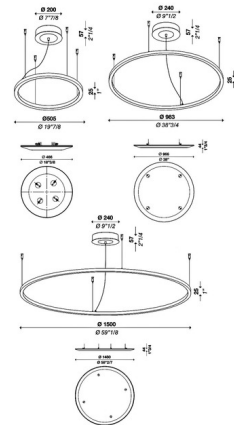

By and/Costa

Description

The Circus Acoustic Panel Pendant brings both form and function to your interior space. The minimalist light is complemented by a honeycomb polycarbonate acoustic panel with a removable 100% polyester 3D fabric cover offered in White, Beige, or Black. This panel helps the acoustics and diffuse the light in your area.

Shown in black poly / matte black

Specifications

COLOR Black Poly / Matte Black
BODY FINISH N/A
WATTAGE 42W
DIMMER 0-10V
DIMENSIONS 19.375"W x 1"H
INTEGRATED LED MODULE 1 x LED/42W/120V LED
COUNTRY OF ORIGIN Italy

Technical Information

PRODUCT DIMENSIONS Adjustable Cable Length: 78.75"
COLOR RENDERING 80 CRI
LAMP COLOR 3000K
LUMENS/WATT 123.33
LUMINOUS FLUX 5180 lumens

CLICK TO VIEW PRODUCT

Notes: