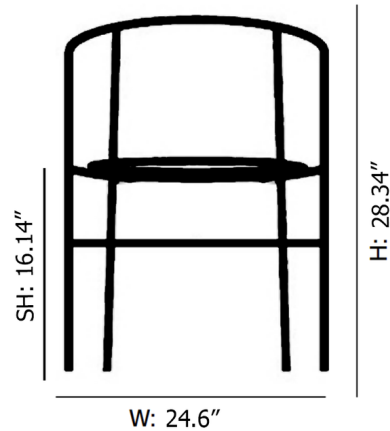

## Caribe Lounge Chair

By Ames

### Specifications

COLOR	Emerald Green / Bubblegum Rose
BODY FINISH	Curry Yellow
WATTAGE	N/A
DIMMER	N/A
DIMENSIONS	24.6\"W x 28.34\"H x 25.81\"D
BULB	N/A
COUNTRY OF ORIGIN	Colombia

### Technical Information

PRODUCT DIMENSIONS . . . . . Seat Height: 16.14"

CLICK TO VIEW PRODUCT

Notes: