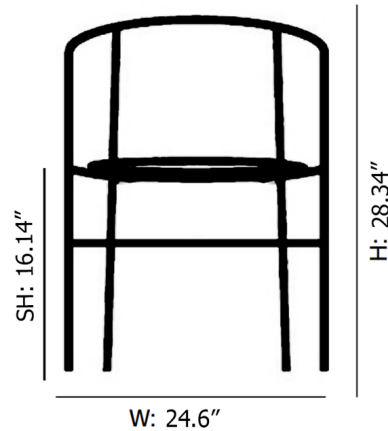

## Caribe Lounge Chair

By Ames

### Specifications

COLOR	Emerald Green / Bubblegum Rose
BODY FINISH	Curry Yellow
WATTAGE	N/A
DIMMER	N/A
DIMENSIONS	24.6\"W x 28.34\"H x 25.81\"D
BULB	N/A
COUNTRY OF ORIGIN	Colombia

### Technical Information

PRODUCT DIMENSIONS	Seat Height: 16.14"
--------------------	---------------------

CLICK TO VIEW PRODUCT

Notes: