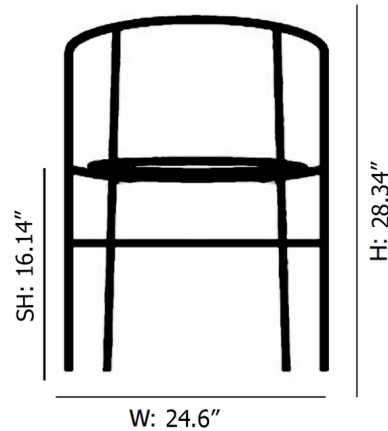

### Specifications

COLOR	Emerald Green / Bubblegum Rose
BODY FINISH	Curry Yellow
WATTAGE	N/A
DIMMER	N/A
DIMENSIONS	24.6"W x 28.34"H x 25.81"D
BULB	N/A
COUNTRY OF ORIGIN	Colombia

### Technical Information

PRODUCT DIMENSIONS	Seat Height: 16.14"
--------------------	---------------------

Shown in curry yellow / emerald green / bubblegum rose

CLICK TO VIEW PRODUCT

Notes: