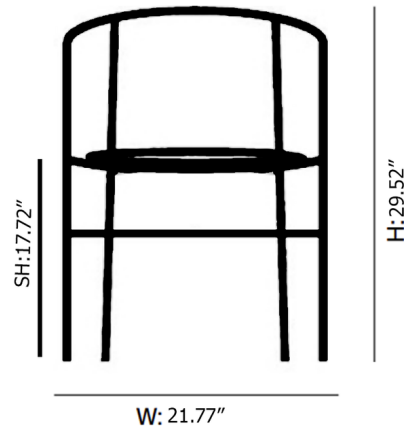

Shown in black / turquoise / emerald green

Specifications

COLOR	Turquoise / Emerald Green
BODY FINISH	Black
WATTAGE	N/A
DIMMER	N/A
DIMENSIONS	21.77"W x 29.52"H x 22.04"D
BULB	N/A
COUNTRY OF ORIGIN	Colombia