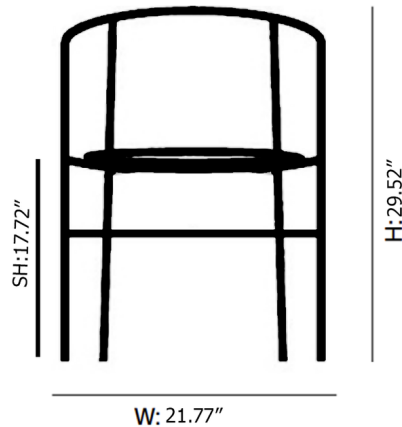

Shown in black / turquoise / emerald green

Specifications

COLOR	Turquoise / Emerald Green
BODY FINISH	Black
WATTAGE	N/A
DIMMER	N/A
DIMENSIONS	21.77"W x 29.52"H x 22.04"D
BULB	N/A
COUNTRY OF ORIGIN	Colombia