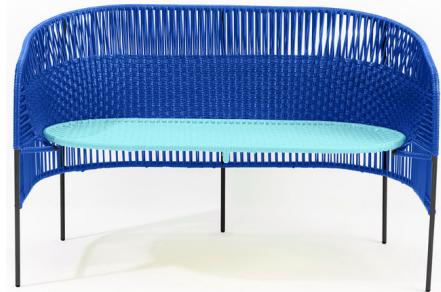

Lightology

lightology.com
866-954-4489
04-25-26

Project: _____

Company: _____

Location: _____ Fixture Type: _____

SPEC #: **AMS1161376**

Approved On: _____ Approved By: _____

Caribe Bench

By Ames

Description

The elegant Caribe 2 Seater Bench is a colorful design for seating arrangements inside and outdoors. It's part of the Caribe collection, designed by Sebastian Herkner for Ames. The German designer visited Colombia together with Ames founder Ana Maria Calderon-Kayser and translated the vibrancy and spirit of the country's people and traditions into joyful, modern furniture pieces defined by clean lines, strong colors and the hand-woven webbing. Bench features either black or curry yellow frame legs.

Shown in black / single blue / turquoise

Specifications

COLOR	Single Blue / Turquoise
BODY FINISH	Black
WATTAGE	N/A
DIMMER	N/A
DIMENSIONS	44.21"W x 28.34"H x 27.4"D
BULB	N/A
COUNTRY OF ORIGIN	Colombia

Technical Information

PRODUCT DIMENSIONS	Seat Height: 16.14"
--------------------	---------------------

CLICK TO VIEW PRODUCT

Notes: