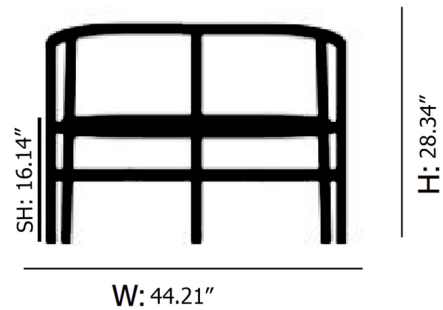

Lightology

lightology.com
866-954-4489
06-29-26

Project: _____
Company: _____
Location: _____ Fixture Type: _____
SPEC #: **AMS1161376**
Approved On: _____ Approved By: _____

Caribe Bench By Ames

Description

The elegant Caribe 2 Seater Bench is a colorful design for seating arrangements inside and outdoors. It's part of the Caribe collection, designed by Sebastian Herkner for Ames. The German designer visited Colombia together with Ames founder Ana Maria Calderon-Kayser and translated the vibrancy and spirit of the country's people and traditions into joyful, modern furniture pieces defined by clean lines, strong colors and the hand-woven webbing. Bench features either black or curry yellow frame legs.

Shown in black / single blue / turquoise

Specifications

| | |
|-------------------|----------------------------|
| COLOR | Single Blue / Turquoise |
| BODY FINISH | Black |
| WATTAGE | N/A |
| DIMMER | N/A |
| DIMENSIONS | 44.21"W x 28.34"H x 27.4"D |
| BULB | N/A |
| COUNTRY OF ORIGIN | Colombia |

Technical Information

| | |
|--------------------|---------------------|
| PRODUCT DIMENSIONS | Seat Height: 16.14" |
|--------------------|---------------------|

CLICK TO VIEW PRODUCT

Notes: