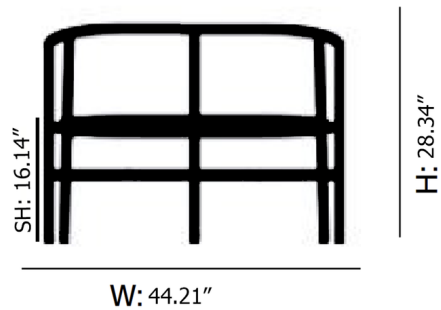

By Ames

Description

The elegant Caribe 2 Seater Bench is a colorful design for seating arrangements inside and outdoors. It's part of the Caribe collection, designed by Sebastian Herkner for Ames. The German designer visited Colombia together with Ames founder Ana Maria Calderon-Kayser and translated the vibrancy and spirit of the country's people and traditions into joyful, modern furniture pieces defined by clean lines, strong colors and the hand-woven webbing. Bench features either black or curry yellow frame legs.

Shown in black / single blue / turquoise

Specifications

COLOR	Single Blue / Turquoise
BODY FINISH	Black
WATTAGE	N/A
DIMMER	N/A
DIMENSIONS	44.21"W x 28.34"H x 27.4"D
BULB	N/A
COUNTRY OF ORIGIN	Colombia

Technical Information

PRODUCT DIMENSIONS	Seat Height: 16.14"
--------------------	---------------------

CLICK TO VIEW PRODUCT

Notes: