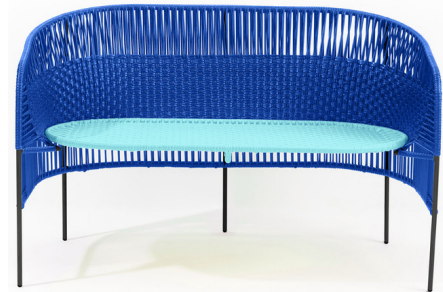

Lightology

lightology.com
866-954-4489
06-29-26

Project: _____
Company: _____
Location: _____ Fixture Type: _____
SPEC #: **AMS1161376**
Approved On: _____ Approved By: _____

Caribe Bench By Ames

Description

The elegant Caribe 2 Seater Bench is a colorful design for seating arrangements inside and outdoors. It's part of the Caribe collection, designed by Sebastian Herkner for Ames. The German designer visited Colombia together with Ames founder Ana Maria Calderon-Kayser and translated the vibrancy and spirit of the country's people and traditions into joyful, modern furniture pieces defined by clean lines, strong colors and the hand-woven webbing. Bench features either black or curry yellow frame legs.

Shown in black / single blue / turquoise

Specifications

| | |
|-------------------|----------------------------|
| COLOR | Single Blue / Turquoise |
| BODY FINISH | Black |
| WATTAGE | N/A |
| DIMMER | N/A |
| DIMENSIONS | 44.21"W x 28.34"H x 27.4"D |
| BULB | N/A |
| COUNTRY OF ORIGIN | Colombia |

Technical Information

| | |
|--------------------|---------------------|
| PRODUCT DIMENSIONS | Seat Height: 16.14" |
|--------------------|---------------------|

CLICK TO VIEW PRODUCT

Notes: