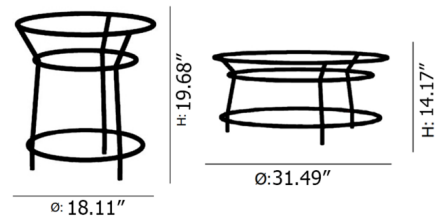

## Caribe Side Table

By Ames

### Description

The charming Caribe Side Table is a colorful companion for seating arrangements inside and outdoors. It's part of the Caribe collection, designed by Sebastian Herkner for Ames. The German designer visited Colombia together with Ames founder Ana Maria Calderon-Kayser and translated the vibrancy and spirit of the country's people and traditions into joyful, modern furniture pieces defined by clean lines, strong colors and the hand-woven webbing. Table features either black or curry yellow frame legs.

### Specifications

COLOR	Single Blue / Turquoise
BODY FINISH	Black
WATTAGE	N/A
DIMMER	N/A
DIMENSIONS	31.49"W x 14.17"H x 31.49"D
BULB	N/A
COUNTRY OF ORIGIN	Colombia

CLICK TO VIEW PRODUCT

Notes: