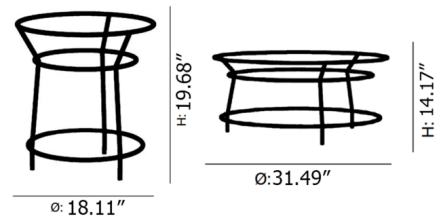

Lightology

lightology.com
866-954-4489
04-11-26

Project: _____
Company: _____
Location: _____ Fixture Type: _____
SPEC #: **AMST161380**
Approved On: _____ Approved By: _____

Caribe Side Table By Ames

Description

The charming Caribe Side Table is a colorful companion for seating arrangements inside and outdoors. It's part of the Caribe collection, designed by Sebastian Herkner for Ames. The German designer visited Colombia together with Ames founder Ana Maria Calderon-Kayser and translated the vibrancy and spirit of the country's people and traditions into joyful, modern furniture pieces defined by clean lines, strong colors and the hand-woven webbing. Table features either black or curry yellow frame legs.

Shown in black / single blue / turquoise

Specifications

| | |
|-------------------|-----------------------------|
| COLOR | Single Blue / Turquoise |
| BODY FINISH | Black |
| WATTAGE | N/A |
| DIMMER | N/A |
| DIMENSIONS | 31.49"W x 14.17"H x 31.49"D |
| BULB | N/A |
| COUNTRY OF ORIGIN | Colombia |