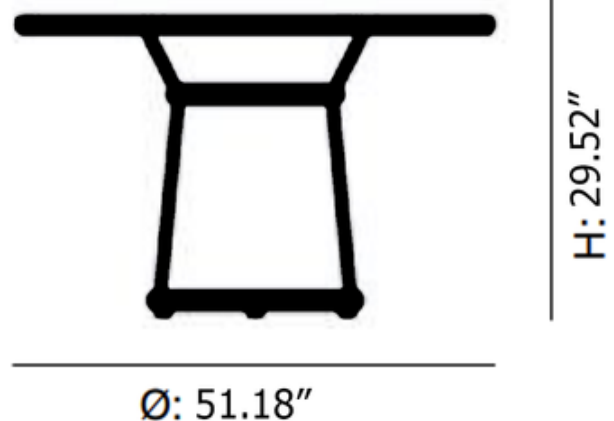

Shown in: Single Blue / Black

COLOR	Black
BODY FINISH	Single Blue
WATTAGE	N/A
DIMMER	N/A
DIMENSIONS	51.18"W x 29.52"H x 51.18"D
LAMP	N/A

SPEC #

AMS1161392

COMPANY

PROJECT

FIXTURE TYPE

APPROVED BY