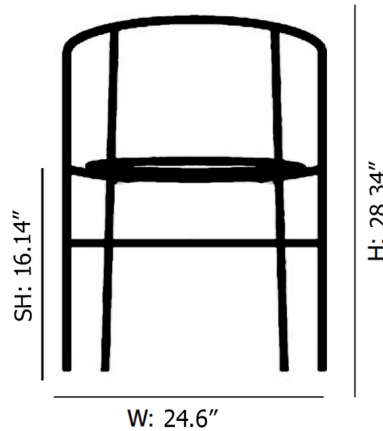

Shown in black / moss green backrest / copper seat

Specifications

COLOR	Moss Green Backrest / Copper Seat
BODY FINISH	Black
WATTAGE	N/A
DIMMER	N/A
DIMENSIONS	24.6"W x 28.34"H x 25.86"D
BULB	N/A
COUNTRY OF ORIGIN	Colombia

Technical Information

PRODUCT DIMENSIONS Seat Height: 16.14"

CLICK TO VIEW PRODUCT

Notes: