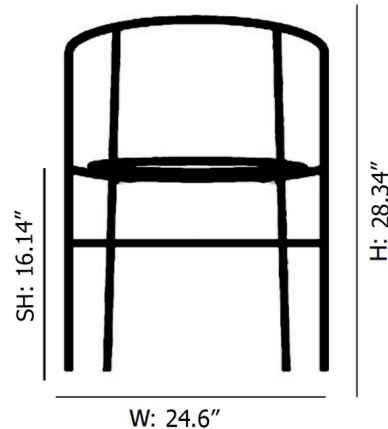

Shown in black / moss green backrest / copper seat

Specifications

COLOR	Moss Green Backrest / Copper Seat
BODY FINISH	Black
WATTAGE	N/A
DIMMER	N/A
DIMENSIONS	24.6"W x 28.34"H x 25.86"D
BULB	N/A
COUNTRY OF ORIGIN	Colombia

Technical Information

PRODUCT DIMENSIONS	Seat Height: 16.14"
--------------------	---------------------

CLICK TO VIEW PRODUCT

Notes: