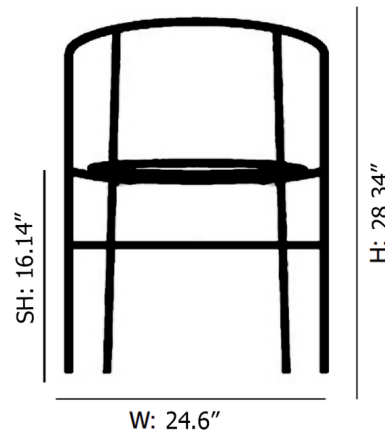

Lightology

lightology.com
866-954-4489
05-24-26

Project: _____
Company: _____
Location: _____ Fixture Type: _____
SPEC #: **AMST161395**
Approved On: _____ Approved By: _____

Caribe Chic Lounge Chair By Ames

Shown in black / moss green backrest / copper seat

Specifications

COLOR Moss Green Backrest / Copper Seat
BODY FINISH Black
WATTAGE N/A
DIMMER N/A
DIMENSIONS 24.6"W x 28.34"H x 25.86"D
BULB N/A
COUNTRY OF ORIGIN Colombia

Technical Information

PRODUCT DIMENSIONS Seat Height: 16.14"

CLICK TO VIEW PRODUCT

Notes: