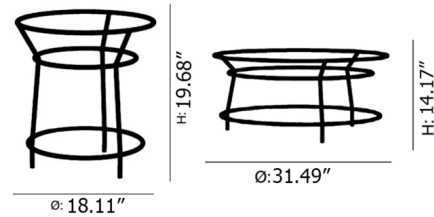

By Ames

Description

The Caribe Chic Side Table is an elegant design by Sebastian Herkner and can be used inside and outdoors. It's part of our Caribe Chic collection, featuring an intricate hand-woven webbing in earthy, muted shades. The pieces and colors are inspired by the incredible nature of the Colombian Huila region where the serene Tatacoa desert meets the powerful Rio Magdalena.

Shown in black / moss green / copper

Specifications

COLOR	Moss Green / Copper
BODY FINISH	Black
WATTAGE	N/A
DIMMER	N/A
DIMENSIONS	31.49"W x 14.17"H x 31.49"D
BULB	N/A
COUNTRY OF ORIGIN	Colombia

CLICK TO VIEW PRODUCT