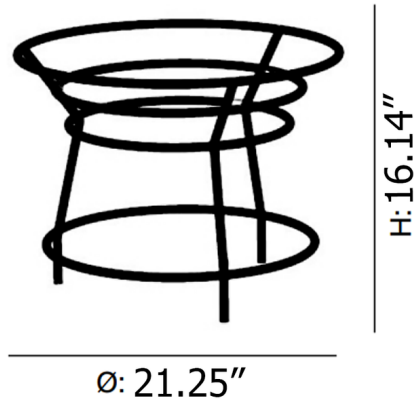

### Specifications

COLOR	Moss Green / Copper
BODY FINISH	Black
WATTAGE	N/A
DIMMER	N/A
DIMENSIONS	21.25"W x 16.14"H x 21.25"D
BULB	N/A
COUNTRY OF ORIGIN	Colombia

CLICK TO VIEW PRODUCT

Notes: