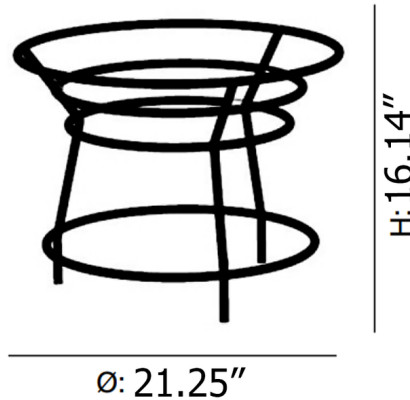

By Ames

Description

The Caribe Chic Basket Table is an elegant design by Sebastian Herkner and can be used inside and outdoors. It's part of our Caribe Chic collection, featuring an intricate hand-woven webbing in contrasting earthy, muted shades. The pieces and colors are inspired by the incredible nature of the Colombian Huila region where the serene Tatacoa desert meets the powerful Rio Magdalena.

Shown in black / moss green / copper

Specifications

COLOR	Moss Green / Copper
BODY FINISH	Black
WATTAGE	N/A
DIMMER	N/A
DIMENSIONS	21.25"W x 16.14"H x 21.25"D
BULB	N/A
COUNTRY OF ORIGIN	Colombia

CLICK TO VIEW PRODUCT