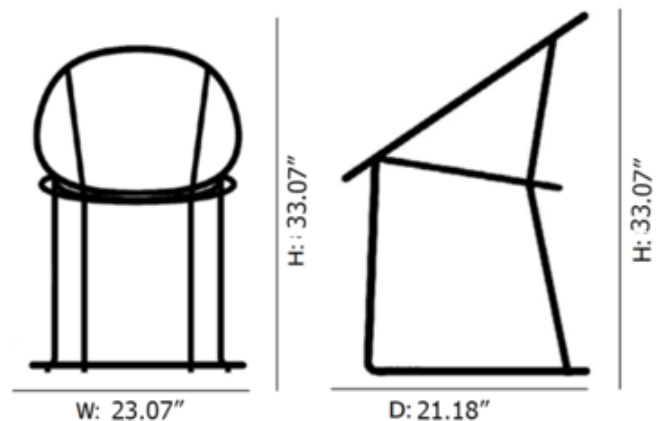

**DESIGNER**

Sebastian Herkner

**BRAND**

Ames

**DESCRIPTION**

The colors and shape of the Cartagenas Dining Chair are inspired by Sebastian Herkner's visit to Colombia's buzzing coastal city Cartagena de Indias. Fishing pelicans, women selling fruit, cozy restaurants: Cartagena lures you in with its many facets and this collection also plays with perspectives, describes Sebastian the collection. The elegant, curved chair can be used indoors and outdoors and comes either with a seat and back in contrasting colors or a monochrome version.

Shown in: Black / Black/ Black

<b>COLOR</b>	Black/ Black
<b>BODY FINISH</b>	Black
<b>WATTAGE</b>	N/A
<b>DIMMER</b>	N/A
<b>DIMENSIONS</b>	23.7"W x 33.07"H x 21.18"D
<b>LAMP</b>	N/A

*Technical Information*

<b>PRODUCT DIMENSIONS</b>	Seat Height:18.11"
---------------------------	--------------------

<b>SPEC #</b>	AMST161466
---------------	------------

COMPANY	PROJECT	FIXTURE TYPE	APPROVED BY	DATE