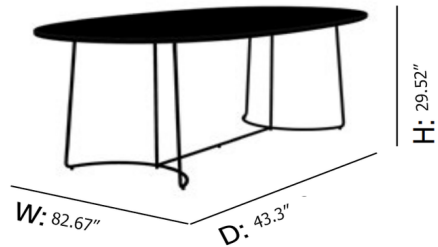

Shown in black / black / black

Specifications

COLOR	Black
BODY FINISH	Black / Black
WATTAGE	N/A
DIMMER	N/A
DIMENSIONS	82.67"W x 29.52"H x 43.3"D
BULB	N/A
COUNTRY OF ORIGIN	Colombia

CLICK TO VIEW PRODUCT

Notes: