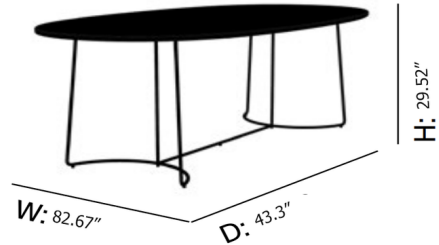

Shown in black / black / black marble

Specifications

COLOR	Black Marble
BODY FINISH	Black / Black
WATTAGE	N/A
DIMMER	N/A
DIMENSIONS	82.67\"W x 29.52\"H x 43.3\"D
BULB	N/A
COUNTRY OF ORIGIN	Colombia

CLICK TO VIEW PRODUCT