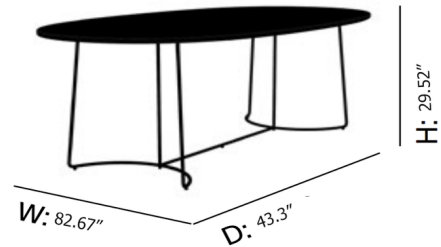

Shown in black / black / black marble

Specifications

| | |
|-------------------|-------------------------------|
| COLOR | Black Marble |
| BODY FINISH | Black / Black |
| WATTAGE | N/A |
| DIMMER | N/A |
| DIMENSIONS | 82.67\"W x 29.52\"H x 43.3\"D |
| BULB | N/A |
| COUNTRY OF ORIGIN | Colombia |