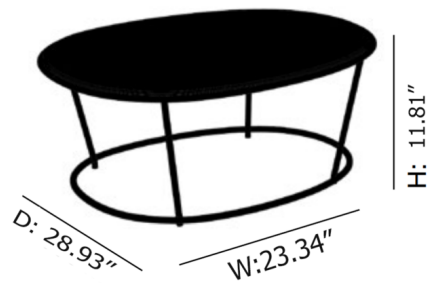

By Ames

Description

The Cartagenas Metal Coffee Table makes a perfect companion to any lounge area, designed by Sebastian Herkner, the piece features rounded corners and a slightly oval frame that gently tapers towards the base. This collection is an ode to Cartagena, the lively coastal metropolis on Colombia's Caribbean coast. The design comes with table tops made from metal creating a calming contrast to the radiant colors. The metal version can also be used outdoors.

Shown in black / black

Specifications

COLOR	Black
BODY FINISH	Black
WATTAGE	N/A
DIMMER	N/A
DIMENSIONS	28.93"W x 11.81"H x 23.34"D
BULB	N/A
COUNTRY OF ORIGIN	Colombia

CLICK TO VIEW PRODUCT

Notes: