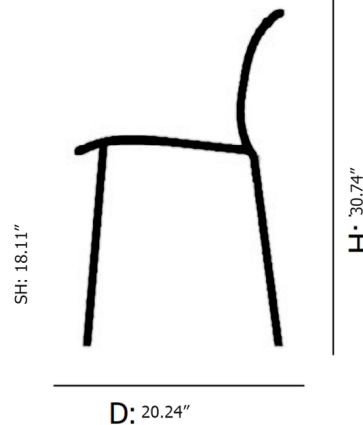

Specifications

COLOR	Black
BODY FINISH	Black
WATTAGE	N/A
DIMMER	N/A
DIMENSIONS	22.04"W x 30.74"H x 20.24"D
BULB	N/A
COUNTRY OF ORIGIN	Colombia

Technical Information

PRODUCT DIMENSIONS	Seat Height 18.11"
--------------------	--------------------

Shown in black / black

CLICK TO VIEW PRODUCT

Notes: