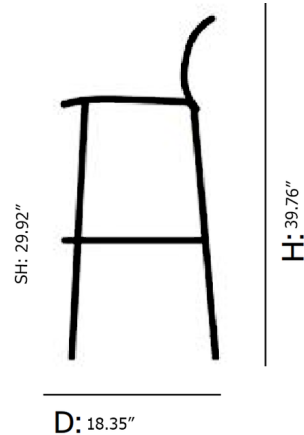

Specifications

COLOR	Black
BODY FINISH	Black
WATTAGE	N/A
DIMMER	N/A
DIMENSIONS	20.47"W x 39.76"H x 18.35"D
BULB	N/A
COUNTRY OF ORIGIN	Colombia

Technical Information

PRODUCT DIMENSIONS Seat Height: 29.92"

Shown in black / black

CLICK TO VIEW PRODUCT

Notes: