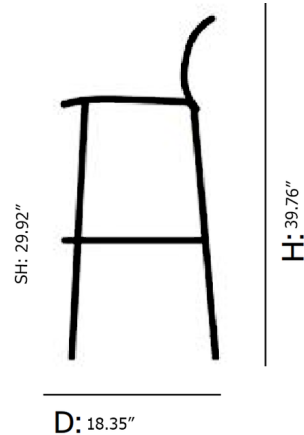

### Specifications

COLOR	Black
BODY FINISH	Black
WATTAGE	N/A
DIMMER	N/A
DIMENSIONS	20.47"W x 39.76"H x 18.35"D
BULB	N/A
COUNTRY OF ORIGIN	Colombia

### Technical Information

PRODUCT DIMENSIONS . . . . . Seat Height: 29.92"

Shown in black / black

CLICK TO VIEW PRODUCT

Notes: