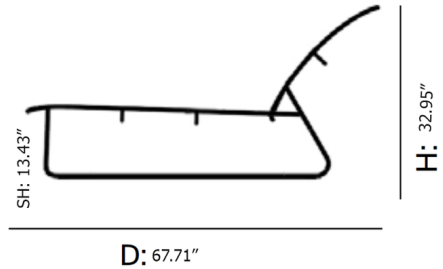

By Ames

Description

The Cielo Daybed makes summer even more enjoyable. The lightweight and comfortable design by Sebastian Herkner makes a colorful addition to any garden or poolside. As an added bonus, the daybed is stackable. The colors and look are inspired by Sebastian's visits to Colombia. There, he not only immersed himself in the culture and beauty of the country, but also met the local Ames artisans and learned about their traditional weaving techniques.

Shown in black / black

Specifications

COLOR	Black
BODY FINISH	Black
WATTAGE	N/A
DIMMER	N/A
DIMENSIONS	30.71"W x 32.95"H x 67.71"D
BULB	N/A
COUNTRY OF ORIGIN	Colombia

Technical Information

PRODUCT DIMENSIONS Seat Height: 13.43"