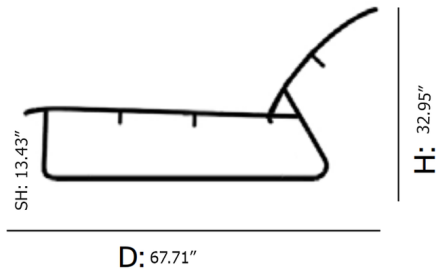

### Specifications

COLOR	Black
BODY FINISH	Black
WATTAGE	N/A
DIMMER	N/A
DIMENSIONS	30.71"W x 32.95"H x 67.71"D
BULB	N/A
COUNTRY OF ORIGIN	Colombia

### Technical Information

PRODUCT DIMENSIONS	Seat Height: 13.43"
--------------------	---------------------

CLICK TO VIEW PRODUCT

Notes: