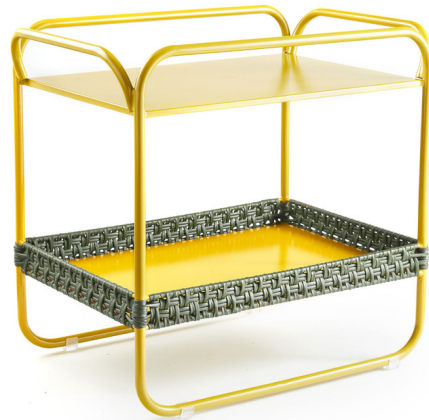

## Dichas Side Table

By Ames

### Description

The Dichas Side Table, designed by Cristina Celestino, adds a joyful pop of color to any room. The design combines a simple steel frame with ornaments hand-woven with PVC strings made from recycled plastic. This compact, two-tiered unit can be used as a handy side table, a versatile storage piece that can travel through different rooms of the house and can even find a place outdoors.

Shown in yellow / olive green

W: 21.65"

H: 21.65"

### Specifications

COLOR	Olive Green
BODY FINISH	Yellow
WATTAGE	N/A
DIMMER	N/A
DIMENSIONS	21.65"W x 21.65"H x 14.96"D
BULB	N/A
COUNTRY OF ORIGIN	Colombia

CLICK TO VIEW PRODUCT

Notes: