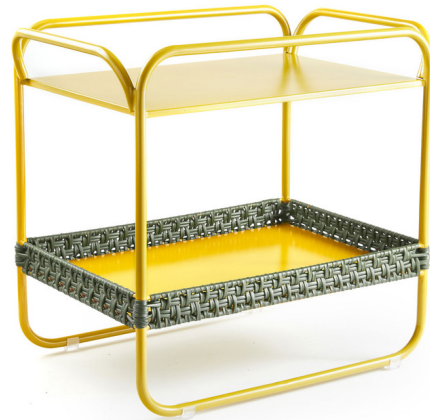

Lightology

lightology.com
866-954-4489
05-20-26

Project: _____

Company: _____

Location: _____ Fixture Type: _____

SPEC #: **AMST161594**

Approved On: _____ Approved By: _____

Dichas Side Table

By Ames

Description

The Dichas Side Table, designed by Cristina Celestino, adds a joyful pop of color to any room. The design combines a simple steel frame with ornaments hand-woven with PVC strings made from recycled plastic. This compact, two-tiered unit can be used as a handy side table, a versatile storage piece that can travel through different rooms of the house and can even find a place outdoors.

Shown in yellow / olive green

W: 21.65"

H: 21.65"

Specifications

COLOR	Olive Green
BODY FINISH	Yellow
WATTAGE	N/A
DIMMER	N/A
DIMENSIONS	21.65"W x 21.65"H x 14.96"D
BULB	N/A
COUNTRY OF ORIGIN	Colombia

CLICK TO VIEW PRODUCT