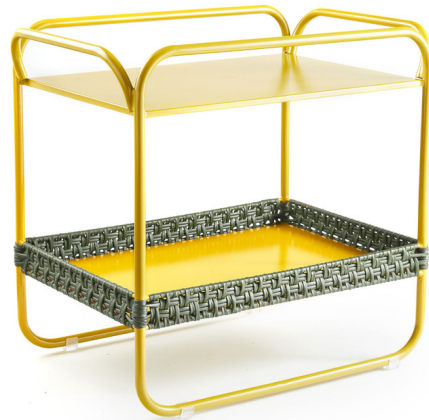

Lightology

lightology.com
866-954-4489
07-06-26

Project: _____

Company: _____

Location: _____ Fixture Type: _____

SPEC #: **AMST161594**

Approved On: _____ Approved By: _____

Dichas Side Table

By Ames

Description

The Dichas Side Table, designed by Cristina Celestino, adds a joyful pop of color to any room. The design combines a simple steel frame with ornaments hand-woven with PVC strings made from recycled plastic. This compact, two-tiered unit can be used as a handy side table, a versatile storage piece that can travel through different rooms of the house and can even find a place outdoors.

Shown in yellow / olive green

W: 21.65"

H: 21.65"

Specifications

COLOR	Olive Green
BODY FINISH	Yellow
WATTAGE	N/A
DIMMER	N/A
DIMENSIONS	21.65"W x 21.65"H x 14.96"D
BULB	N/A
COUNTRY OF ORIGIN	Colombia

CLICK TO VIEW PRODUCT