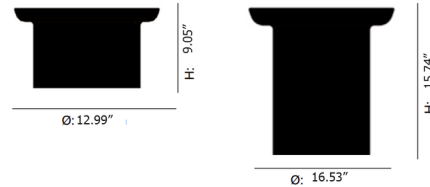

## Nuna Side Table By Ames

### Specifications

COLOR	Black
BODY FINISH	N/A
WATTAGE	N/A
DIMMER	N/A
DIMENSIONS	12.99"W x 15.74"H x 12.99"D
BULB	N/A
COUNTRY OF ORIGIN	Colombia

CLICK TO VIEW PRODUCT

Notes: