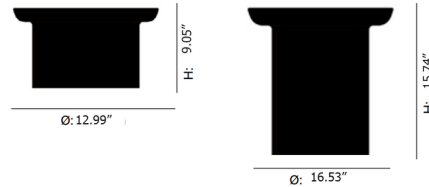

## Nuna Side Table By Ames

### Specifications

COLOR	Black
BODY FINISH	N/A
WATTAGE	N/A
DIMMER	N/A
DIMENSIONS	12.99"W x 15.74"H x 12.99"D
BULB	N/A
COUNTRY OF ORIGIN	Colombia

CLICK TO VIEW PRODUCT

Notes: