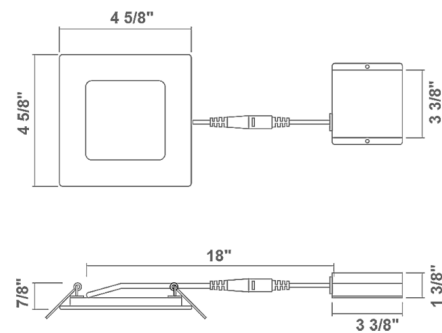

CLICK TO VIEW PRODUCT

Notes: