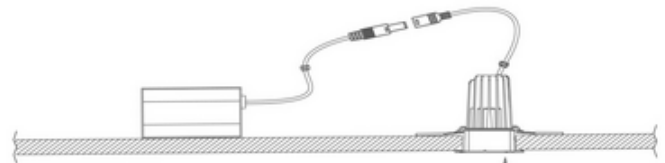

BRAND

Beach Lighting

DESCRIPTION

The Round 2 Inch LED Recessed Downlight is a complete fixture for remodel applications. The fixture is air tight, damp location, and IC rated. The CCT Select model can be set to 2700K, 3000K, 3500K, 4000K, or 5000K via a switch on the driver prior to installation. Includes round Matte White trim and remote driver. Dimmable with TRIAC dimmers. Mounting plate for new construction sold separately. Note: The 15W option is only available with CCT Select color temperature.

Shown in: Matte White

| | |
|------------------------------|------------------------|
| TRIM COLOR | N/A |
| BODY FINISH | Matte White |
| WATTAGE | 8W |
| DIMMER | Low Voltage Electronic |
| DIMENSIONS | 3.13"W x 2.38"H |
| INTEGRATED LED MODULE | |
| LAMP | 1 x LED/8W/120V LED |

Technical Information

| | |
|------------------------|---------------------|
| LUMINOUS FLUX | 600 lumens |
| LUMENS/WATT | 75.00 |
| LAMP COLOR | 2700K |
| COLOR RENDERING | 90 CRI |
| BEAM ANGLE | 38° |
| FUNCTION | Downlight |
| CEILING TYPE | Drywall with Trim |
| HOUSING TYPE | Remodel IC Airtight |
| HOUSING HEIGHT | 3" |
| SPEC # | BEA1161678 |