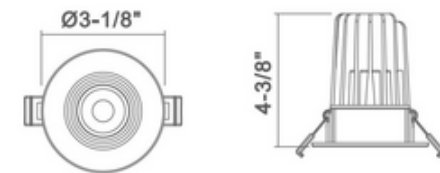

BRAND

Beach Lighting

DESCRIPTION

The Round 2 Inch LED Recessed Downlight is a complete fixture for remodel applications. The fixture is air tight, damp location, and IC rated. The CCT Select model can be set to 2700K, 3000K, 3500K, 4000K, or 5000K via a switch on the driver prior to installation. Includes round Matte White trim and remote driver. Dimmable with TRIAC dimmers. Mounting plate for new construction sold separately. Note: The 15W option is only available with CCT Select color temperature.

Shown in: Matte White

| | |
|------------------------------|------------------------|
| TRIM COLOR | N/A |
| BODY FINISH | Matte White |
| WATTAGE | 8W |
| DIMMER | Low Voltage Electronic |
| DIMENSIONS | 3.13"W x 2.38"H |
| INTEGRATED LED MODULE | |
| LAMP | 1 x LED/8W/120V LED |

Technical Information

| | |
|------------------------|---------------------|
| LUMINOUS FLUX | 600 lumens |
| LUMENS/WATT | 75.00 |
| LAMP COLOR | 2700K |
| COLOR RENDERING | 90 CRI |
| BEAM ANGLE | 38° |
| FUNCTION | Downlight |
| CEILING TYPE | Drywall with Trim |
| HOUSING TYPE | Remodel IC Airtight |
| HOUSING HEIGHT | 3" |
| SPEC # | BEA1161678 |