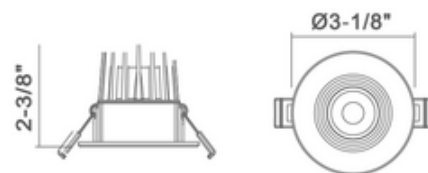

BRAND

Beach Lighting

DESCRIPTION

The Round 2 Inch LED Recessed Downlight is a complete fixture for remodel applications. The fixture is air tight, damp location, and IC rated. The CCT Select model can be set to 2700K, 3000K, 3500K, 4000K, or 5000K via a switch on the driver prior to installation. Includes round Matte White trim and remote driver. Dimmable with TRIAC dimmers. Mounting plate for new construction sold separately. Note: The 15W option is only available with CCT Select color temperature.

Shown in: Matte White

| | |
|------------------------------|------------------------|
| TRIM COLOR | N/A |
| BODY FINISH | Matte White |
| WATTAGE | 8W |
| DIMMER | Low Voltage Electronic |
| DIMENSIONS | 3.13"W x 2.38"H |
| INTEGRATED LED MODULE | |
| LAMP | 1 x LED/8W/120V LED |

Technical Information

| | |
|------------------------|---------------------|
| LUMINOUS FLUX | 600 lumens |
| LUMENS/WATT | 75.00 |
| LAMP COLOR | 2700K |
| COLOR RENDERING | 90 CRI |
| BEAM ANGLE | 38° |
| FUNCTION | Downlight |
| CEILING TYPE | Drywall with Trim |
| HOUSING TYPE | Remodel IC Airtight |
| HOUSING HEIGHT | 3" |
| SPEC # | BEA1161678 |