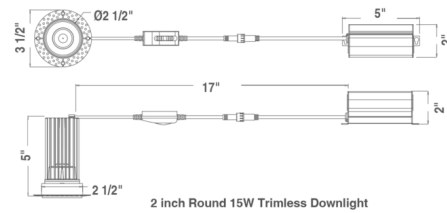

CLICK TO VIEW PRODUCT

Notes: