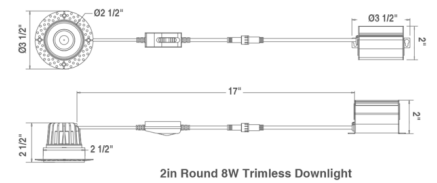

CLICK TO VIEW PRODUCT

Notes: