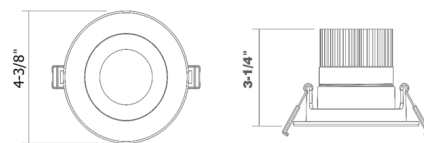

CLICK TO VIEW PRODUCT

Notes: