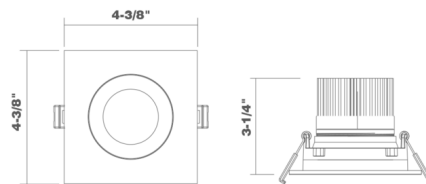

Description

The Square 3.5 Inch LED Recessed Downlight is a complete fixture for remodel applications. The fixture is air tight, damp location, and IC rated. CCT Select allows the color temperature be set to 2700K, 3000K, 3500K, 4000K, or 5000K via a switch on the driver prior to installation. Includes remote driver. Dimmable with TRIAC dimmers. Available as a fixed downlight or adjustable gimbal with 30 degree tilt and 360 degree rotation. Optional new construction mounting plate and Emergency driver sold separately.

Shown in matte white

Specifications

REFLECTOR/BAFFLE COLOR	N/A
BODY FINISH	Matte White
WATTAGE	12W
DIMMER	Low Voltage Electronic
DIMENSIONS	4.38"W x 3.25"H
INTEGRATED LED MODULE	1 x LED/12W/120V LED
COUNTRY OF ORIGIN	China

Technical Information

APERTURE SHAPE	Square
HOUSING HEIGHT	3.5"
HOUSING TYPE	Remodel IC Airtight
CEILING TYPE	Drywall with Trim
FUNCTION	Downlight
BEAM ANGLE	38°
COLOR RENDERING	90 CRI
LAMP COLOR	CCT Select
LUMENS/WATT	66.67
LUMINOUS FLUX	800 lumens