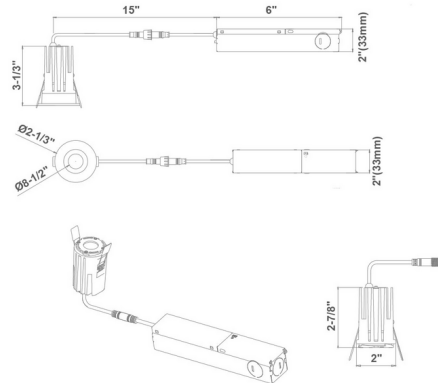

CLICK TO VIEW PRODUCT

Notes: