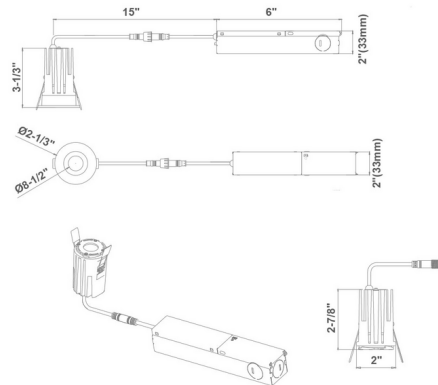

Shown in matte white

CLICK TO VIEW PRODUCT

Notes: