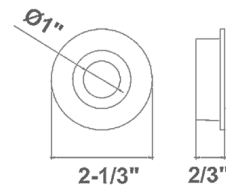

CLICK TO VIEW PRODUCT

Notes: