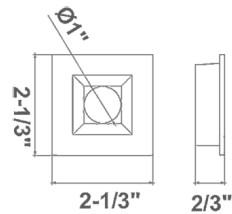

CLICK TO VIEW PRODUCT

Notes: